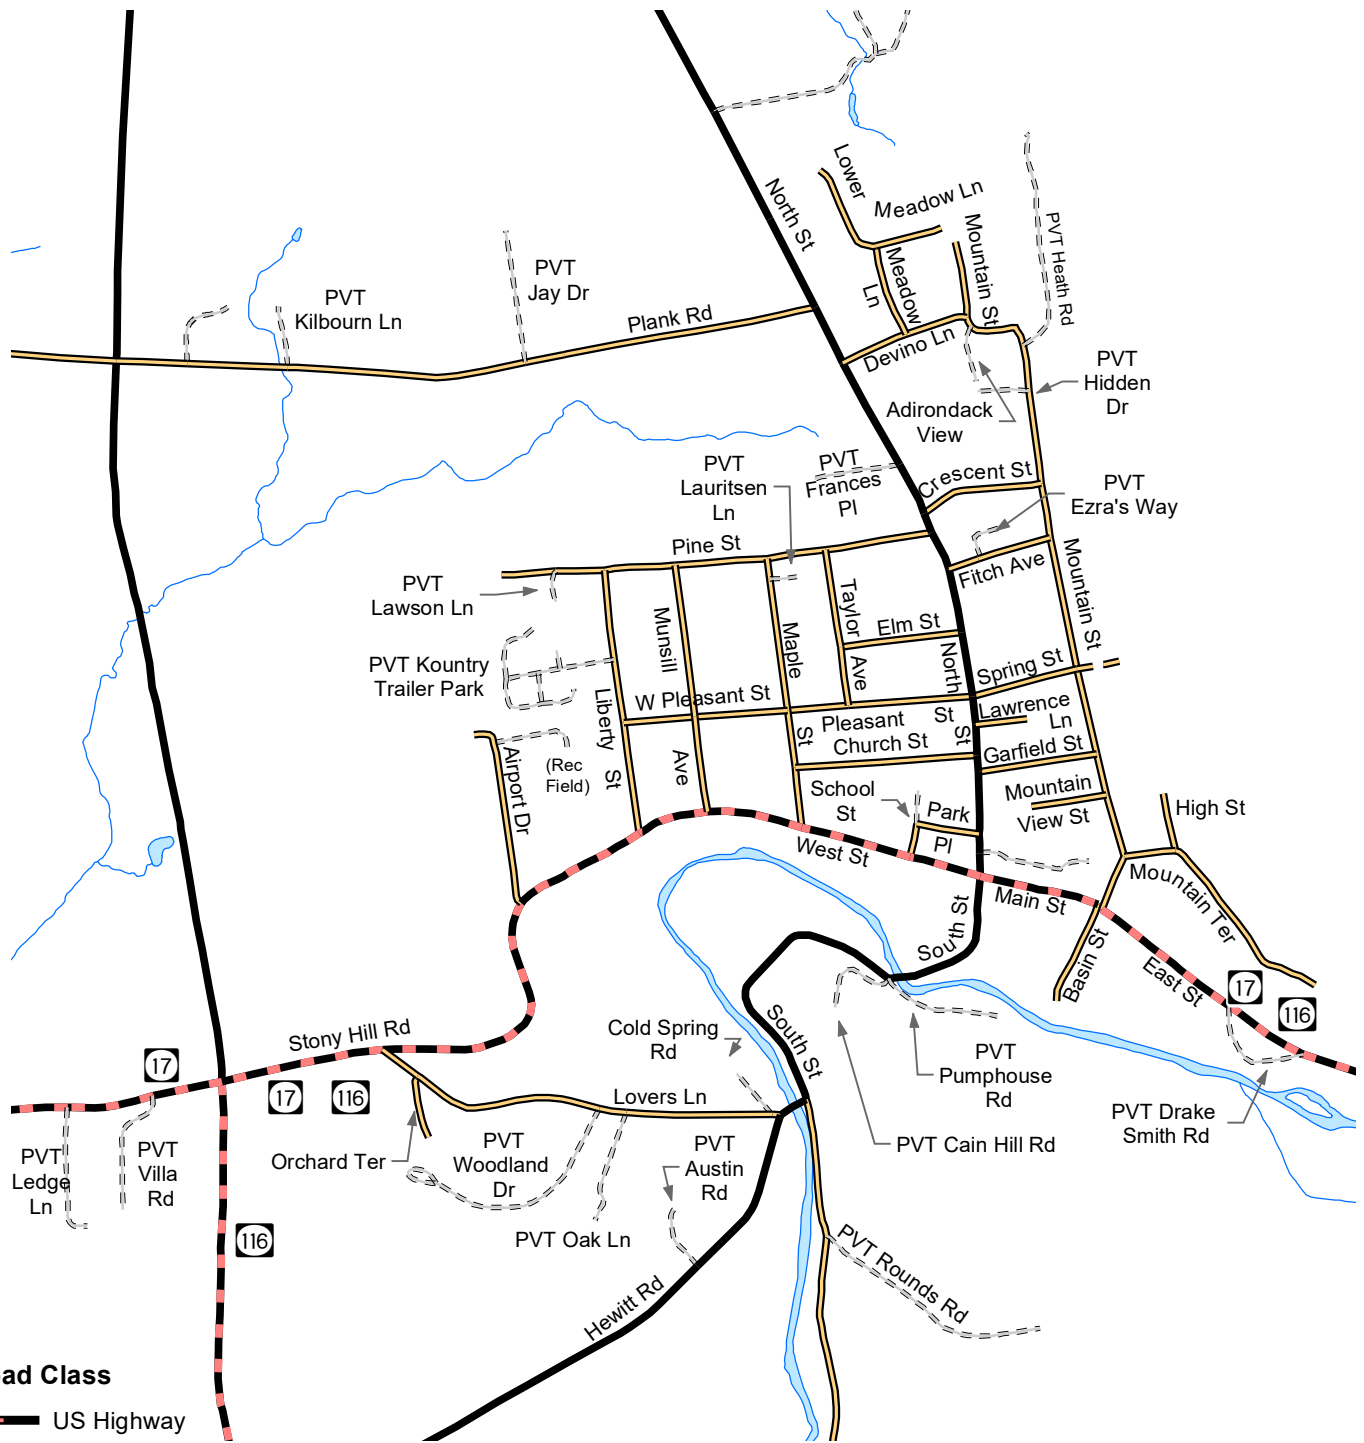

Town of Bristol, Downtown Area

Road Class

-  US Highway
-  State Route or Class 1
-  Town Class 2
-  Town Class 3
-  Town Class 4
-  Legal Trail
-  Forest Rd
-  Private Rd

Addison County
REGIONAL PLANNING COMMISSION