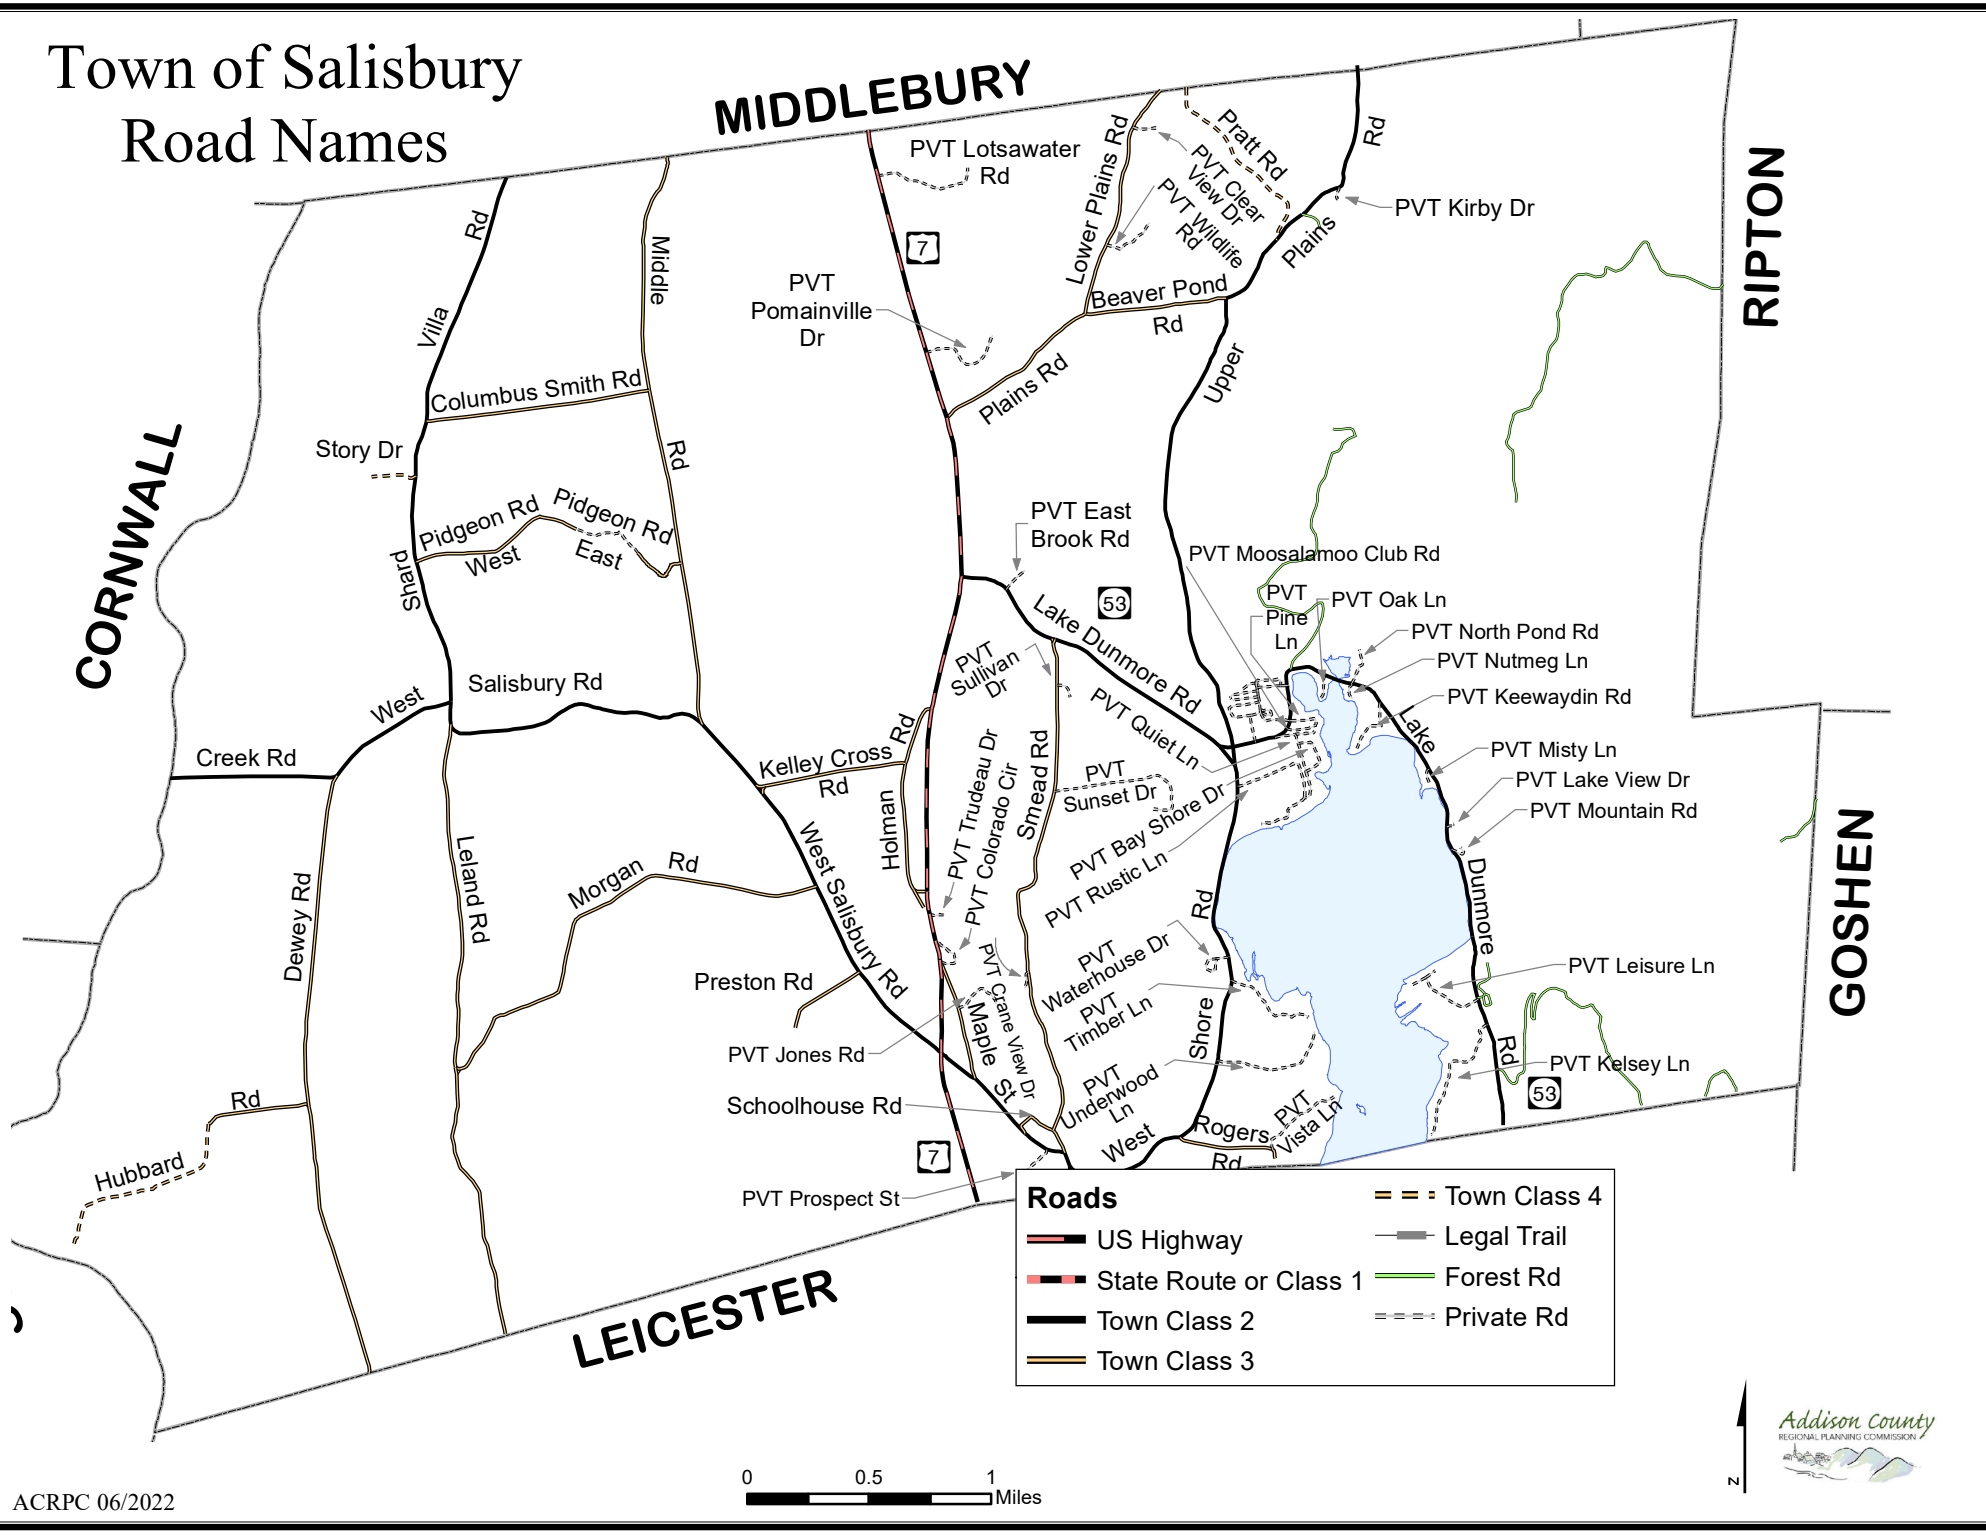

# Town of Salisbury Road Names

MIDDLEBURY

RIPTON

GOSHEN

CORNWALL

LEICESTER

| Roads |                        |
|-------|------------------------|
|       | US Highway             |
|       | State Route or Class 1 |
|       | Town Class 2           |
|       | Town Class 3           |
|       | Town Class 4           |
|       | Legal Trail            |
|       | Forest Rd              |
|       | Private Rd             |